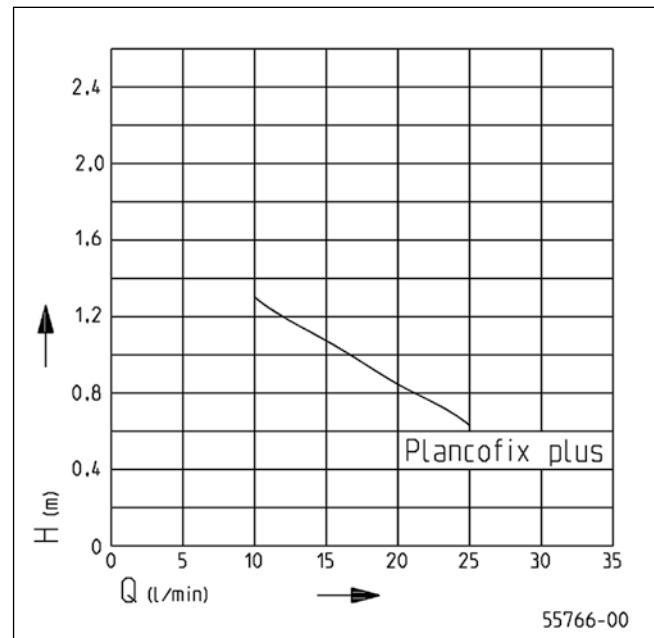

PERFORMANCE

Type	Delivery head H [m]	0.5	1	1.3
Plancofix plus	Flow rate Q [l/min]	26	16	10

Specifications can be changed without notice. Performance subject to ISO 9906 tolerances.