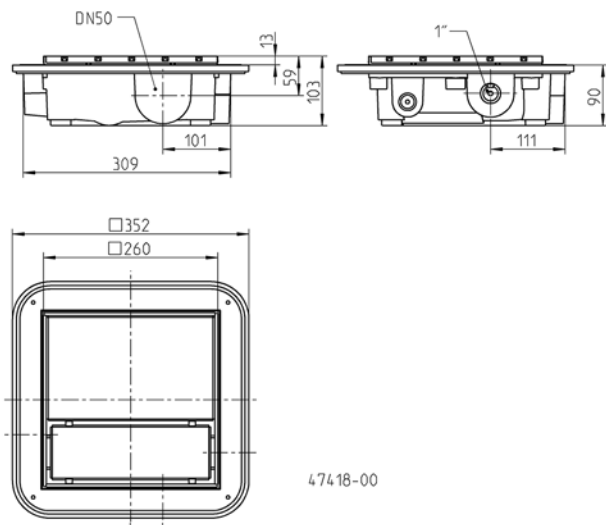

Set into the screed, the Plancofix Plus forms the floor drain in tiled showers. The incoming water is pumped to the nearest downpipe through a 1 inch pressure pipe. The transfer point into the downpipe must be at least 25 cm above the Plancofix.

The inflow from the shower can enter either directly from above through the floor drain, or from the side through a connecting branch.

The Plancofix plus has a smaller motor, which allows the a lower installation depth of 9 cm including the insulation tray. It is recommended for installation situations where only very low heights must be overcome.

MECHANICAL DATA

Pump	Horizontal, single-stage	Pressure outlet	1" IG
Mounted circuit	Yes	Weight	4 kg

ELECTRICAL DATA

Voltage	1/N/PE~230 V	Wires	3G0,75 GR
Motor rating P1	30 W	Winding thermostat	Yes
Current	0.2 A	Motor protection	Installed in the winding
Power line	5m H05VV-F	Plug	Without

PLANCOFIX PLUS

Type	Code No.
Plancofix plus	JP47014

Dimensions Plancofix plus (mm)

Example of installation